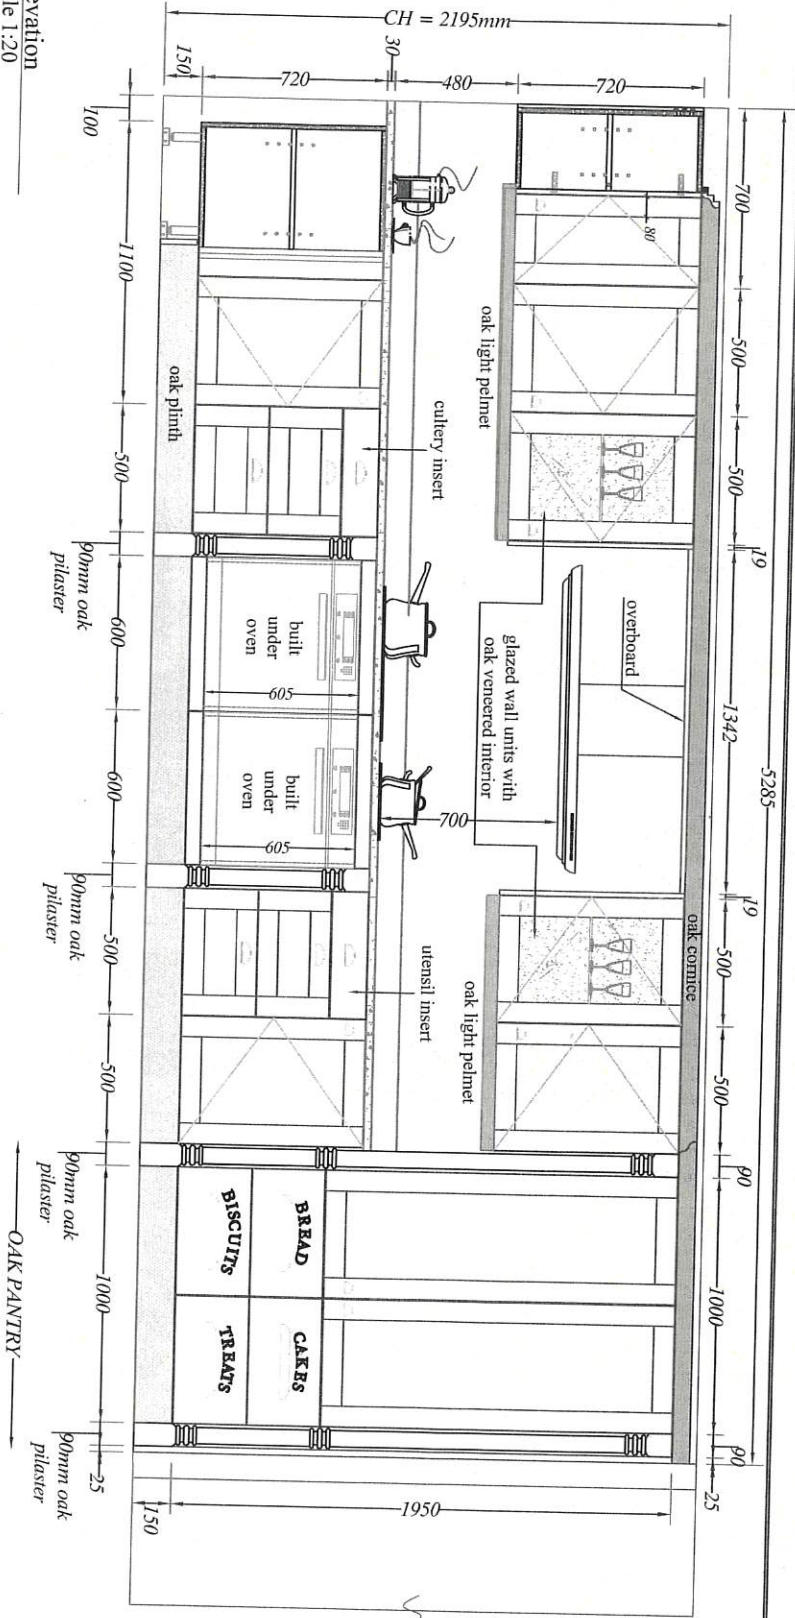

Style	Lay On
Door	Shaker, 80 styles
Frame	None
Door Finish	Factory painted & solid oak
Centre Panel	Painted & Oak veneered
Carcass	Oak MFC
Drawers	Solid oak dovetailed, Blum runners
Plinth	Veneered Oak
Handles	By Others
Cornice	Oak, Traditional, 69mm
Plinth H =	150mm
Base H =	720mm
Wall U. H =	720mm
Tall U. H =	1950mm excluding plinth & cornice

1 Elevation
Scale 1:20

2 Elevation
Scale 1:20